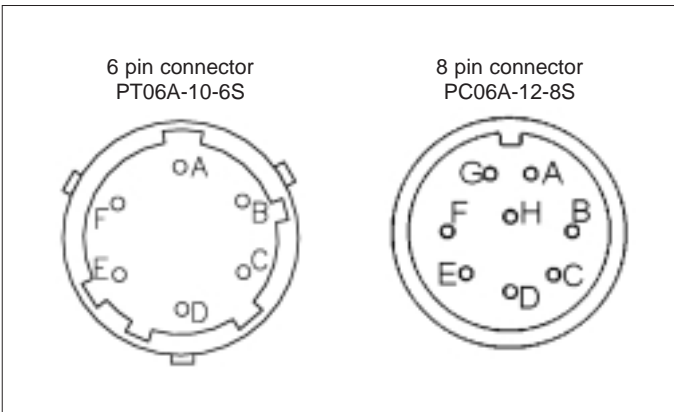

MAIN FEATURES

- Use to connect Gefran ISI, Inc. transducer to indicators

CONNECTORS

WIRING

Function	Wire
Signal (+)	Red
Signal (-)	Black
Excitation (+)	White
Excitation (-)	Green
R-Cal	Blue
R-Cal	Brown

ORDER CODE

Order Code: **WLS**

CONNECTOR	
6-pin (PT06A-10-6S)	C
8-pin (PC06A-12-8S)	E

LENGTH	
1 meter (3 feet)	01
3 meter (10 feet)	03
8 meter (25 feet)	08
15 meter (50 feet)	15
25 meter (75 feet)	25
30 meter (100 feet)	30

Other lengths available on request.

Examples

C08WLS 8 meter 6-pin Cable Assembly

E03WLS 3 meter 8-pin Cable Assembly